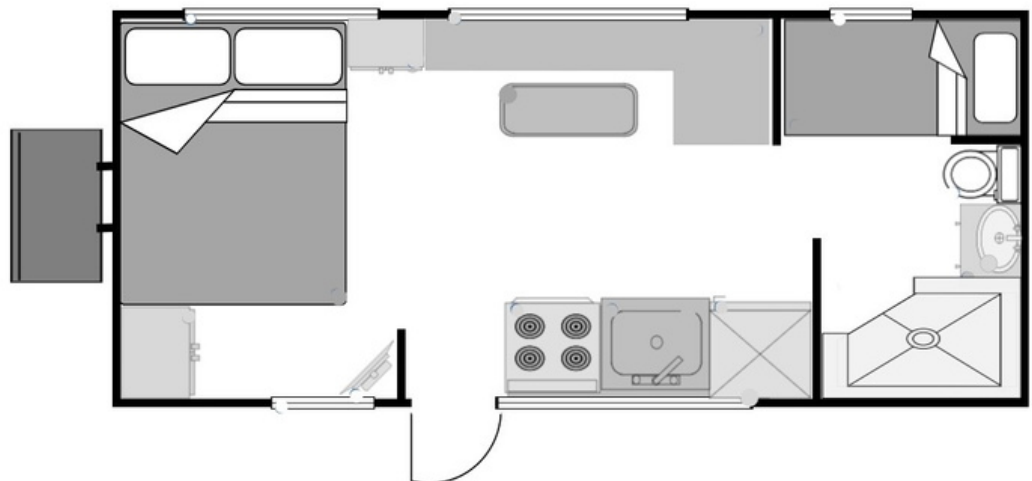

2022 ECO OFF-ROAD

STANDARD INCLUSION LIST - ECO 18FT

CHASSIS

- 6" A-frame / Extended A - frame
- 2" Raiser
- Tuffride Independent Suspension with Twin Shocks
- 12" brakes
- DO35 Off Road Hitch
- x1 spare wheel on A-frame
- 16" Black Alloy wheels

FURNITURE

- Queen bed with pillowtop innerspring mattress
- Double bunk beds
- Bedside wardrobes
- L Shape Lounge
- Leatherette Seating

PLUMBING

- x2 95L fresh water tanks
- x2 9kg gas bottles
- x1 gas bayonet
- Tap on A frame

EXTERIOR SHELL

- Meranti timber frame / Stucco Aluminum Sides, Back and Roof
- Large double-glazed windows / x1 skylight hatches
- 600mm black checker plate

ELECTRICAL / APPLIANCES

- External TV point
- x1 AGM battery
- x1 190 watt solar panel
- Emergency brake away system / Brake safe system
- 28L Swift hot water system
- Thetford 175L Compressor Fridge
- 3400 Aircon / 24" TV / CD Player
Internal/External Speakers

2022 ECO OFF-ROAD

FLOORPLANS & SPECIFICATIONS

WEIGHTS

TARE: 2000kg
ATM: 2800kg
GTM: 2640kg
BALL: 160kg

18FT

Length: 7.6m
Height: 3.1m
Width: 2.5m

*ALL FLOORPLANS AND MEASUREMENTS ARE APPROXIMATE